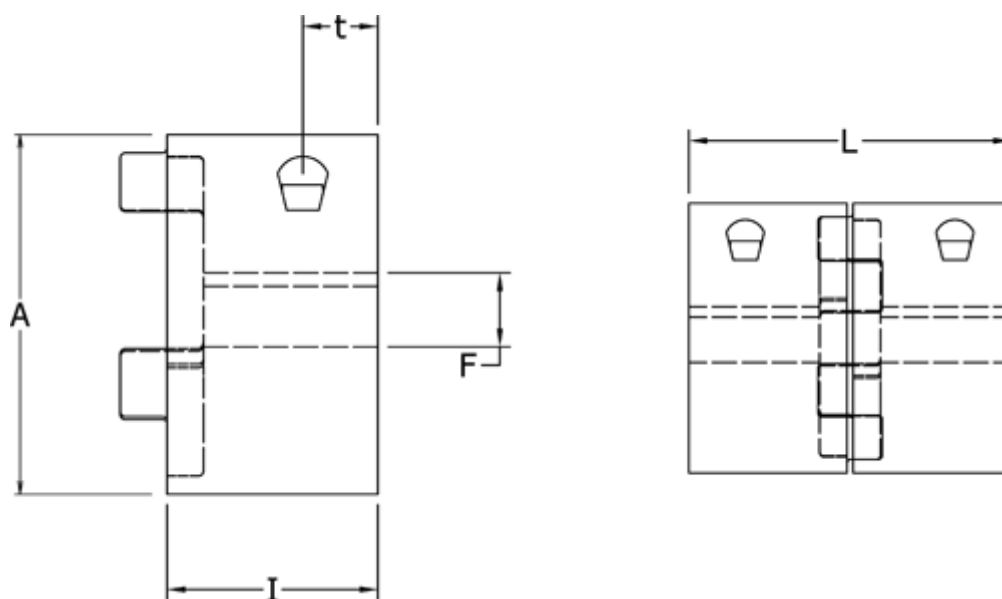

Article number: 3335042M028

Description: Clamping Hub Klonex ES42
ALU Aluminium, Bore 28H7 mm

Measures

A = 95
F = 28
I = 50
L = 126
t = 20.0